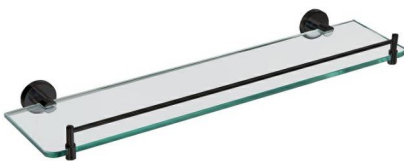

BATHROOM SHELVES

Ona Bathroom Shelf Matt Black

BABSO312

(BABSO312B)

Camilla Glass Shower Shelf Chrome

This Chrome & Glass shower shelf is part of the Camilla range tapware & accessories offering a modern design sure to complete the look in any bathroom.

BABSC313

(BABSC313)

Camilla Glass Shelf Matte Black

This Matte Black Glass Shelf is part of the Camilla Matte Black tapware and accessories range. It offers a modern and elegant design sure to complete the look in any bathroom.

(BABSC314B)

Aya Metal Shelf

BABSA315

(BABSA315)

Aya Metal Shelf Matt Black
BABSA316
(BABSA316B)

Miu Bathroom Shelf
BABSM317
(BABSM317)

Miu Metal Shelf
BABSM318
(BABSM318)

Miu Bathroom Shelf Matt Black
BABSM319
(BABSM319B)