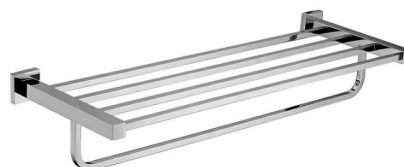

BATHROOM SHELVES

Ona Bathroom Shelf Matt Black

BABSO312

(BABSO312B)

Camilla Glass Shower Shelf Chrome

This Chrome & Glass shower shelf is part of the Camilla range tapware & accessories offering a modern design sure to complete the look in any bathroom.

BABSC313

(BABSC313)

Camilla Glass Shelf Matte Black

This Matte Black Glass Shelf is part of the Camilla Matte Black tapware and accessories range. It offers a modern and elegant design sure to complete the look in any bathroom.

(BABSC314B)

Aya Metal Shelf

BABSA315

(BABSA315)

Aya Metal Shelf Matt Black
BABSA316
(BABSA316B)

Miu Bathroom Shelf
BABSM317
(BABSM317)

Miu Metal Shelf
BABSM318
(BABSM318)

Miu Bathroom Shelf Matt Black
BABSM319
(BABSM319B)

Miu Metal Shelf Matt Black
BABSM320
(BABSM320B)

Mara Bathroom Shelf
BABSI321
(BABSI321)

Mara Bathroom Shelf Matt Black
BABSI323
(BABSI323B)

Mara Metal Shelf
BABSI322
(BABSI322)

Mara Metal Shelf Matt Black
BABSI324
(BABSI324B)