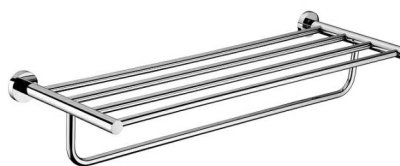

BATHROOM SHELVES

Ona Bathroom Shelf Matt Black

BABSO312

(BABSO312B)

Camilla Glass Shower Shelf Chrome

This Chrome & Glass shower shelf is part of the Camilla range tapware & accessories offering a modern design sure to complete the look in any bathroom.

BABSC313

(BABSC313)

Camilla Glass Shelf Matte Black

This Matte Black Glass Shelf is part of the Camilla Matte Black tapware and accessories range. It offers a modern and elegant design sure to complete the look in any bathroom.

(BABSC314B)

Aya Metal Shelf

BABSA315

(BABSA315)

Aya Metal Shelf Matt Black
BABSA316
(BABSA316B)

Miu Bathroom Shelf
BABSM317
(BABSM317)

Miu Metal Shelf
BABSM318
(BABSM318)

Miu Bathroom Shelf Matt Black
BABSM319
(BABSM319B)

Miu Metal Shelf Matt Black
BABSM320
(BABSM320B)

Mara Bathroom Shelf
BABSI321
(BABSI321)

Mara Bathroom Shelf Matt Black
BABSI323
(BABSI323B)

Mara Metal Shelf
BABSI322
(BABSI322)

Mara Metal Shelf Matt Black
BABSI324
(BABSI324B)