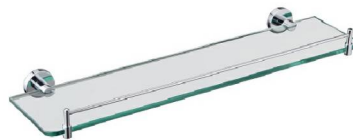

BATHROOM SHELVES

Ona Bathroom Shelf Matt Black

BABSO312

(BABSO312B)

Camilla Glass Shower Shelf Chrome

This Chrome & Glass shower shelf is part of the Camilla range tapware & accessories offering a modern design sure to complete the look in any bathroom.

BABSC313

(BABSC313)

Camilla Glass Shelf Matte Black

This Matte Black Glass Shelf is part of the Camilla Matte Black tapware and accessories range. It offers a modern and elegant design sure to complete the look in any bathroom.

(BABSC314B)

Aya Metal Shelf

BABSA315

(BABSA315)

Aya Metal Shelf Matt Black
BABSA316
(BABSA316B)

Miu Bathroom Shelf
BABSM317
(BABSM317)

Miu Metal Shelf
BABSM318
(BABSM318)

Miu Bathroom Shelf Matt Black
BABSM319
(BABSM319B)