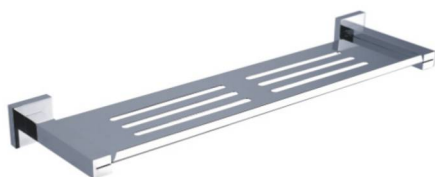

BATHROOM SHELVES

Ona Bathroom Shelf Matt Black

BABSO312

(BABSO312B)

Camilla Glass Shower Shelf Chrome

This Chrome & Glass shower shelf is part of the Camilla range tapware & accessories offering a modern design sure to complete the look in any bathroom.

BABSC313

(BABSC313)

Camilla Glass Shelf Matte Black

This Matte Black Glass Shelf is part of the Camilla Matte Black tapware and accessories range. It offers a modern and elegant design sure to complete the look in any bathroom.

(BABSC314B)

Aya Metal Shelf

BABSA315

(BABSA315)

Aya Metal Shelf Matt Black
BABSA316
(BABSA316B)

Miu Bathroom Shelf
BABSM317
(BABSM317)

Miu Metal Shelf
BABSM318
(BABSM318)

Miu Bathroom Shelf Matt Black
BABSM319
(BABSM319B)

Miu Metal Shelf Matt Black
BABSM320
(BABSM320B)

Mara Bathroom Shelf
BABSI321
(BABSI321)

Mara Bathroom Shelf Matt Black
BABSI323
(BABSI323B)

Mara Metal Shelf
BABSI322
(BABSI322)

Mara Metal Shelf Matt Black
BABSI324
(BABSI324B)