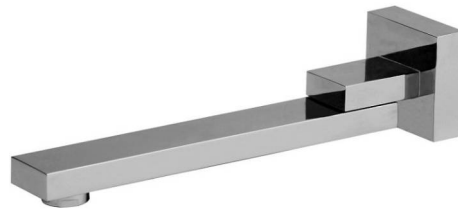

HANNA CHROME

Hanna Basin Mixer Chrome

#HAN001

(HAN001)

Hanna High Rise Basin Mixer Chrome

#HAN002

(HAN002)

Hanna Basin Mixer Loop Handle Chrome

Hanna Shower Mixer Loop Handle Chrome
#HAN008-1
(HAN008-1)

Hanna Shower Diverter Chrome
#HAN009
(HAN009)

Hanna Shower Diverter Loop Handle Chrome
#HAN009-1
(HAN009-1)

Hanna Bath Spout Chrome
HBSO11
(HBSO11)

Hanna Swivel Bath Spout Chrome
HBS012
(HBS012)

Ceramica Homes catalog
This catalog was generated on October 7,
2021

Hanna Waterfall Bath Spout Chrome
HBS013
(HBS013)

Hanna Free Standing Bath Spout Chrome
HFSBS013
(HFSBS013)

Hanna Shower Column Set Adjustable Chrome

- Style: 2 In 1 Shower Column Set
- Dimension: 830x526
- Specifications
 - Stainless steel-Chrome
 - Adjustable Rail Connector to suits pre-existing plumbing
 - Wall Mounted
 - Top inlet
 - Easily switch from handset to overhead drencher with the stylish water diverter
 - ABS hand held spray
 - Height adjustable handset holder
 - Strong and durable flexible hose
- Code: HSCS013