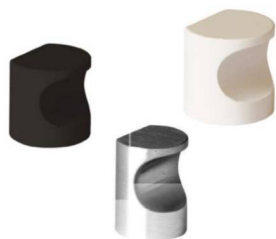

TRADITIONAL KNOBS AND HANDLES

Artia Avila

Artia Brixton

Artia Brunel

Artia Cage Handle 406 Satin Black 104mm

Cage

CODES	C/C	L	W	P
126.57406.358	96	104	18	36
126.57406.360	96	104	18	36
126.57409.358	128	137	18	36
126.57409.360	128	137	18	36
125.57062.358		62	22	34
125.57062.360		62	22	34
			D	P
126.57109.358	128	148	50	23
126.57109.360	128	148	50	23

FINISHES: SATIN BLACK, BURNISHED IRON

Ceramica Homes catalog
This catalog was generated on August 15, 2020

Artia Casco

Artia Cassetta

Artia Circolo

REVERSIBLE BACK PLATE

Artia Cremona

Artia Enfield

Artia Putney

Artia Quadra

Artia Rutland Handle Rigid

Artia Rutland Handle Swivel

Artia Rutland Knob

Artia Scalloped

Artia Semi

Artia Stepney